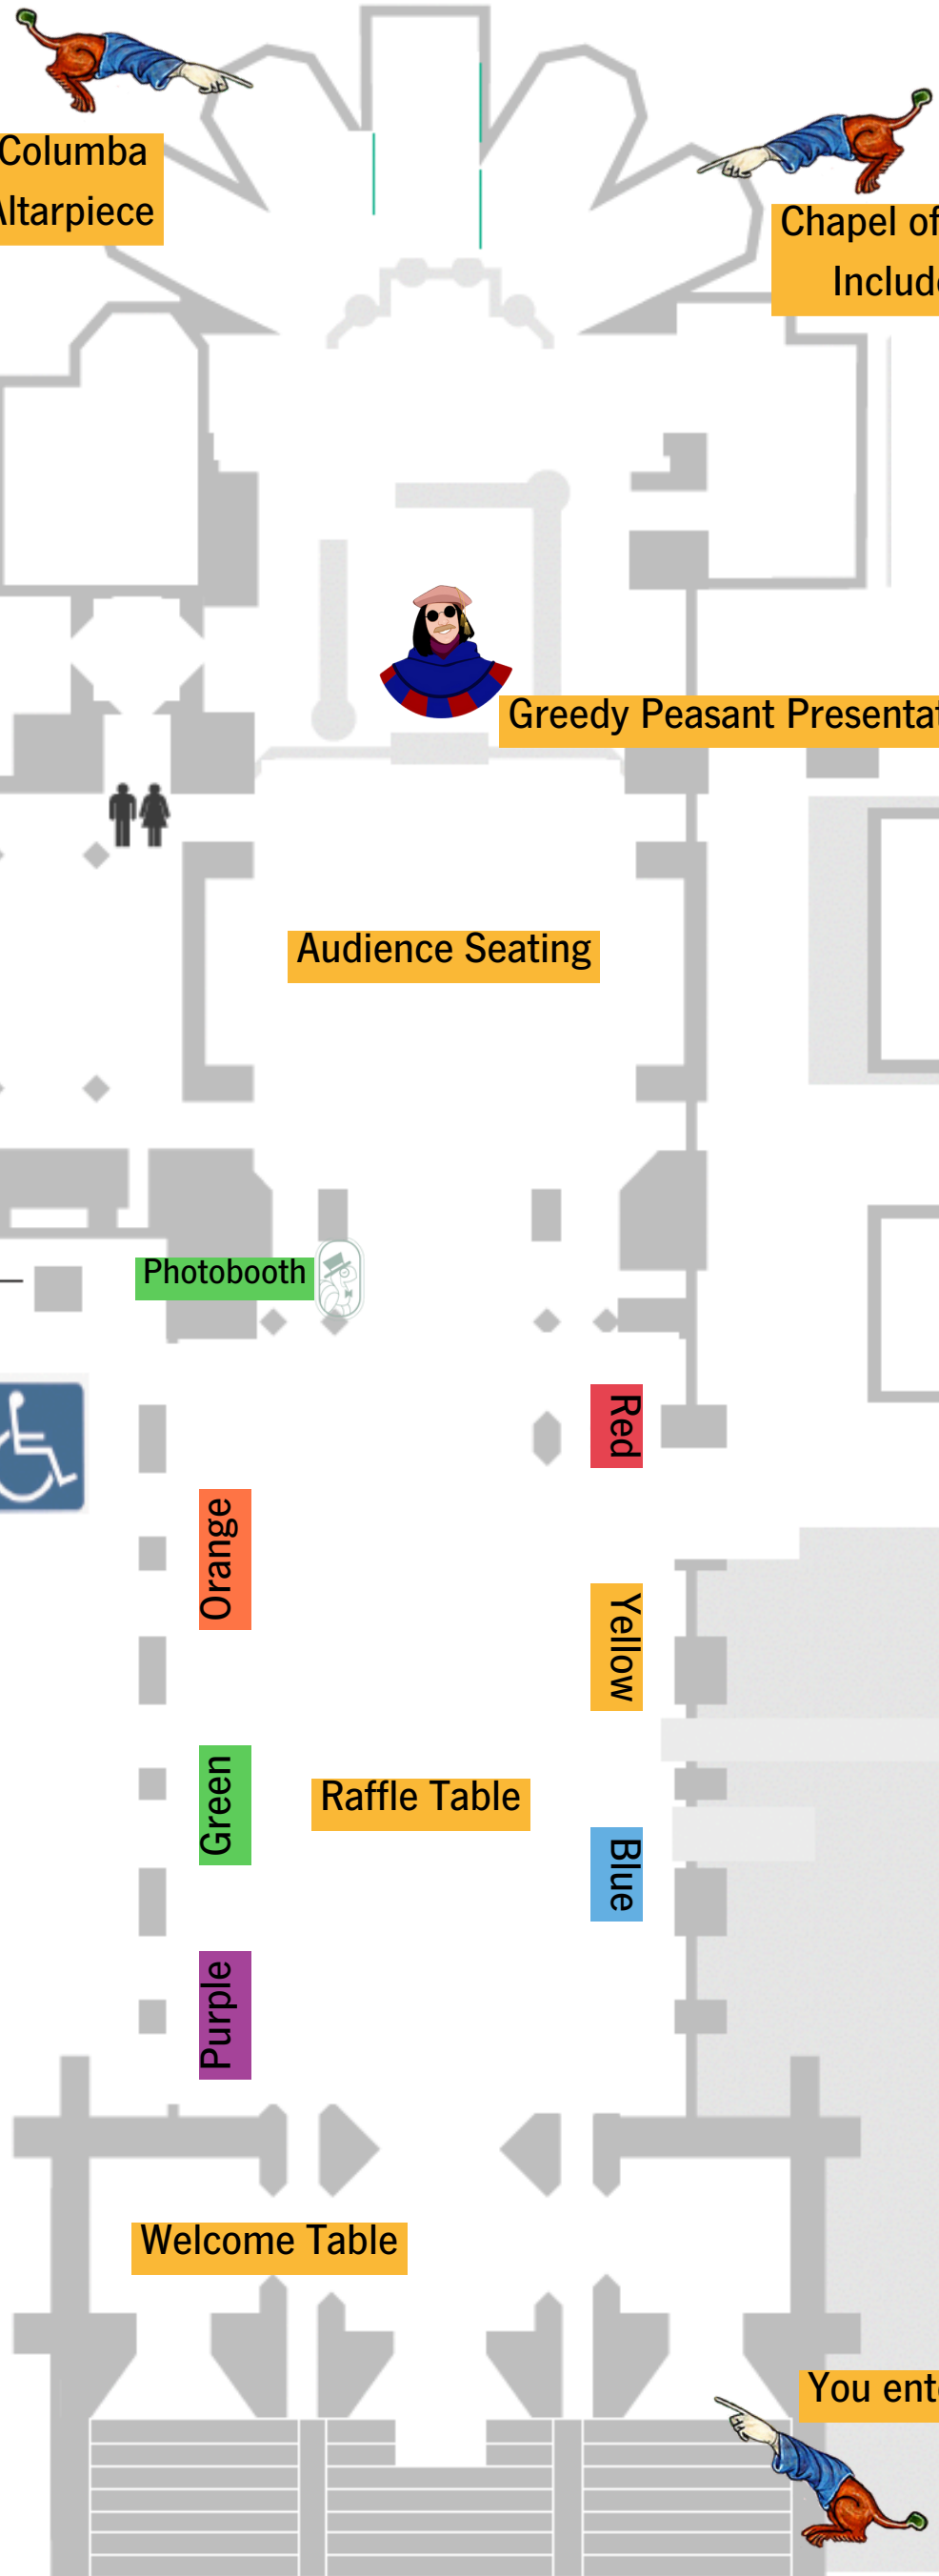

Chapel of St. Columba
Keith Haring Altarpiece

Chapel of St. Ambrose
Includes tassels.

Greedy Peasant Presentation at 8pm

Audience Seating

RAMP/
WHEELCHAIR

Photobooth

Orange

Red

Yellow

Green

Raffle Table

Blue

Purple

Welcome Table

You entered here.